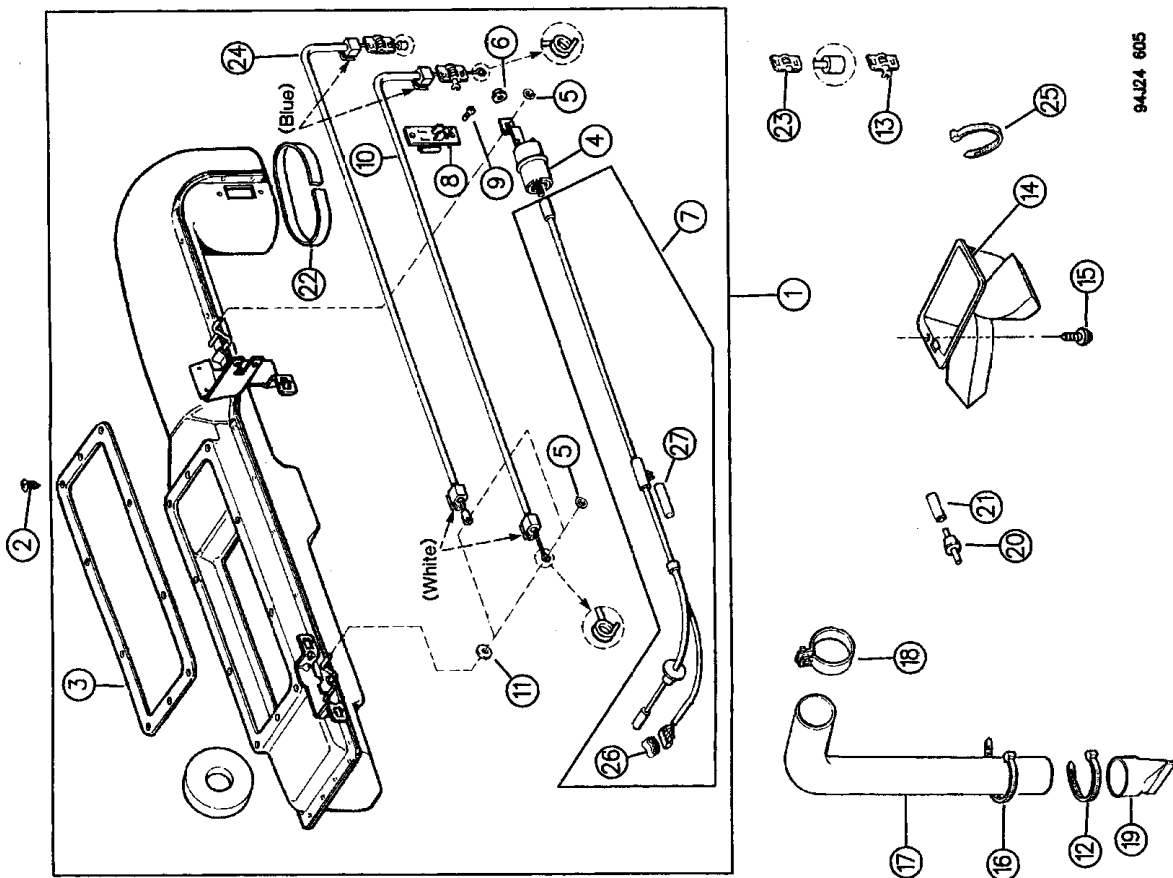

AIR DISTRIBUTION DUCTS, FRESH AIR YJ BODY
Figure 24-605

24-605

94J24 605

ITEM	PART NUMBER	QTY	BODY	MODEL	DESCRIPTION
1	5503 7200	1			DUCT, Air
2	J400 4112	2			SCREW
3	5505 2592	1			GASKET, Air Vent
4	5600 1456	1			MOTOR, Vacuum
5	J400 1714	2			NUT
6	3420 1001	2			NUT
7	5503 6324	1			HARNES, Vacuum
8	J417 5263	1			CLIP, Harness
9	5503 5958	1			RESISTOR
10	5503 6974	1			Except RHD
11	3420 1298	2			RHD
12	5600 2697	2			SCREW
13	J044 6152	1			CABLE, Air Vent
14	J322 3227	AR			WASHER
15	J400 5761	1			STRAP
16	5503 5618	1			CLIP
17	9416 639	1			DUCT, Floor Air
18	J400 6101	1			SCREW
19	5503 6229	1			STRAP
20	J320 3078	1			HOSE, Drain
21	J098 7079	1			CLAMP
22	J322 5641	1			CAP, Drain
23	8330 0080	AR			VALVE, Check
24	5600 2581	1			HOSE, Vacuum (1 ft. length)
25	5600 2700	1			SEAL, Duct
26	5600 2697	1			CLIP
27	J323 0270	1			CABLE, Air Vent
	5600 6302	1			STRAP
					CONNECTOR
					CONNECTOR

MODEL CODES:

72=2 DR Wagon
 74=4 DR Wagon
 77=Open Body 83" Whlbase
 78=Open Body 103" Whlbase - Export
 T=2WD
 U=4WD (RHD)

BODY STYLES:

YJ=Wrangler (4X4) "S"
 XJ=Cherokee SE
 Wrangler (4X4) SE
 Cherokee Sport
 Cherokee Country
 Cherokee Limited
 Cherokee European
 ZL=Grand Cherokee SE
 Grand Cherokee Laredo
 Grand Cherokee Limited
 ZG=Grand Cherokee European
 Y1=Wrangler
 X1=Cherokee
 Z1=Grand Cherokee
 KDX=Vehicles

AR = Use as Required · = Non Illustrated Part P.A.R. = Paint as Required